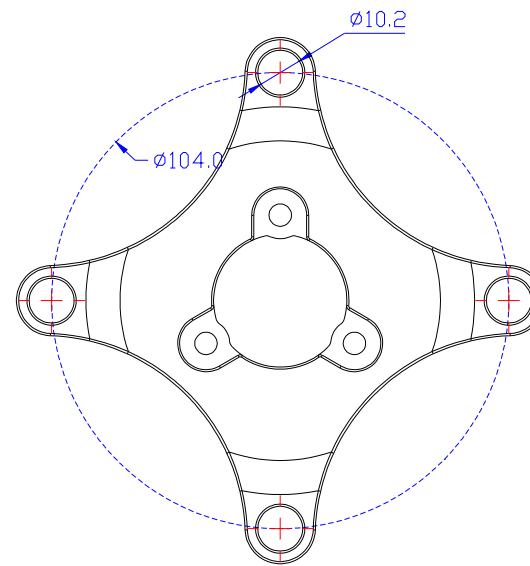

Single Chainwheel with Spider 5.5T (6.0 style)

2015/8/28

Gates Carbon Drive CenterTrack 46T with 7.5T Spider (6.0 style)

2015/8/28

PCD/104mm

SECTION C-C

50.4mm
Belt line

Triple Chainwheel with Spider-Standard (6.0 style)

2015/08/28

P.C.D 104/64mm

SECTION C-C

Single Chainwheel Design-32T (6.0 style)

2016/04/12

Single Chainwheel Design-38T (6.0 style)

2016/04/12