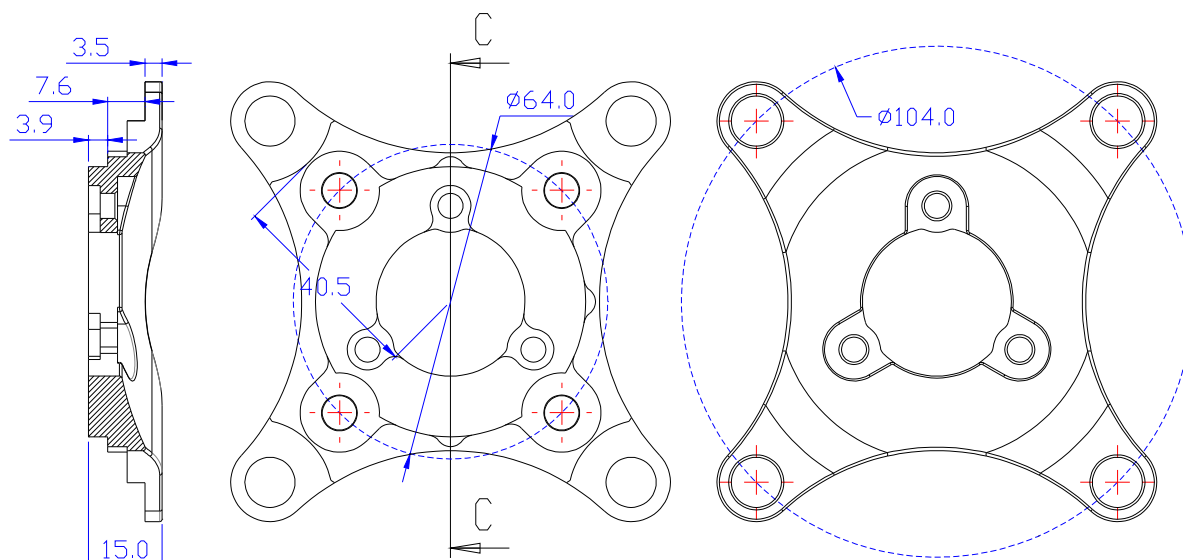

Single Chainwheel with Spider 5.5T (6.0 style)

2015/8/28

Gates Carbon Drive CenterTrack 46T with 7.5T Spider (6.0 style)

2015/8/28

PCD/104mm

SECTION C-C

50.4mm
Belt line

Triple Chainwheel with Spider-Standard (6.0 style)

2015/08/28

P.C.D 104/64mm

SECTION C-C

Single Chainwheel Design-32T (6.0 style)

2016/04/12

Single Chainwheel Design-38T (6.0 style)

2016/04/12