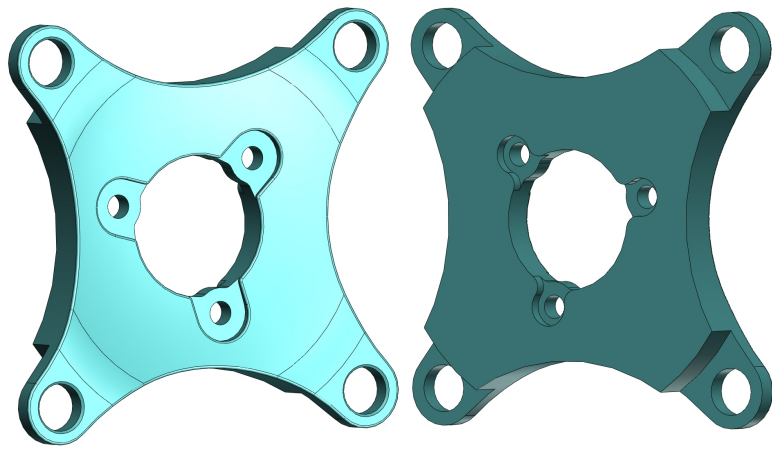

Single Chainwheel with Spider 5.5T (6.0 style)

2015/8/28

Gates Carbon Drive CenterTrack 46T with 7.5T Spider (6.0 style)

2015/8/28

PCD/104mm

SECTION C-C

50.4mm
Belt line

Triple Chainwheel with Spider-Standard (6.0 style)

2015/08/28

P.C.D 104/64mm

SECTION C-C

Single Chainwheel Design-32T (6.0 style)

2016/04/12

Single Chainwheel Design-38T (6.0 style)

2016/04/12