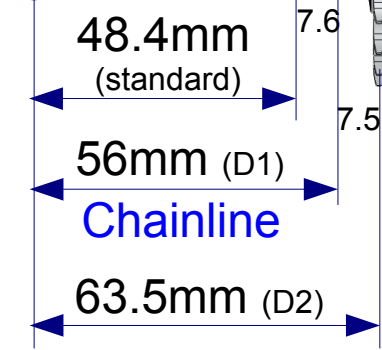

Single Chainwheel with Spider 5.5T (6.0 style)

2015/8/28

Gates Carbon Drive CenterTrack 46T with 7.5T Spider (6.0 style)

2015/8/28

PCD/104mm

SECTION C-C

50.4mm
Belt line

Triple Chainwheel with Spider-Standard (6.0 style)

2015/08/28

P.C.D 104/64mm

SECTION C-C

Single Chainwheel Design-32T (6.0 style)

2016/04/12

Single Chainwheel Design-38T (6.0 style)

2016/04/12