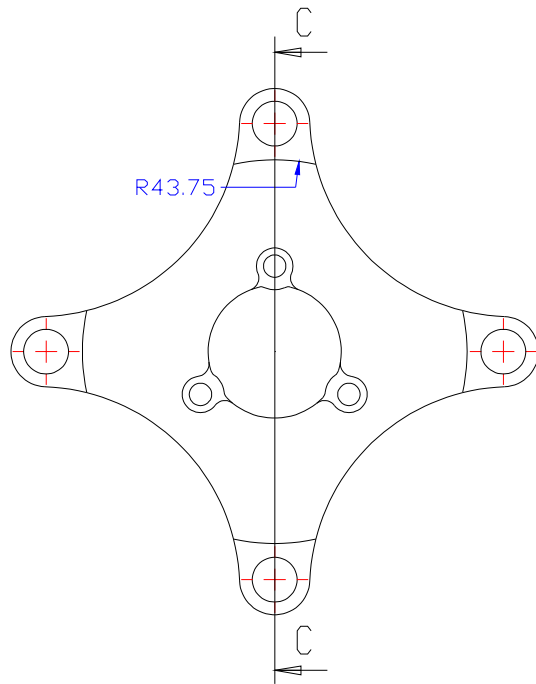

Single Chainwheel with Spider 5.5T (6.0 style)

2015/8/28

Gates Carbon Drive CenterTrack 46T with 7.5T Spider (6.0 style)

2015/8/28

PCD/104mm

SECTION C-C

50.4mm
Belt line

Triple Chainwheel with Spider-Standard (6.0 style)

2015/08/28

P.C.D 104/64mm

SECTION C-C

Single Chainwheel Design-32T (6.0 style)

2016/04/12

Single Chainwheel Design-38T (6.0 style)

2016/04/12