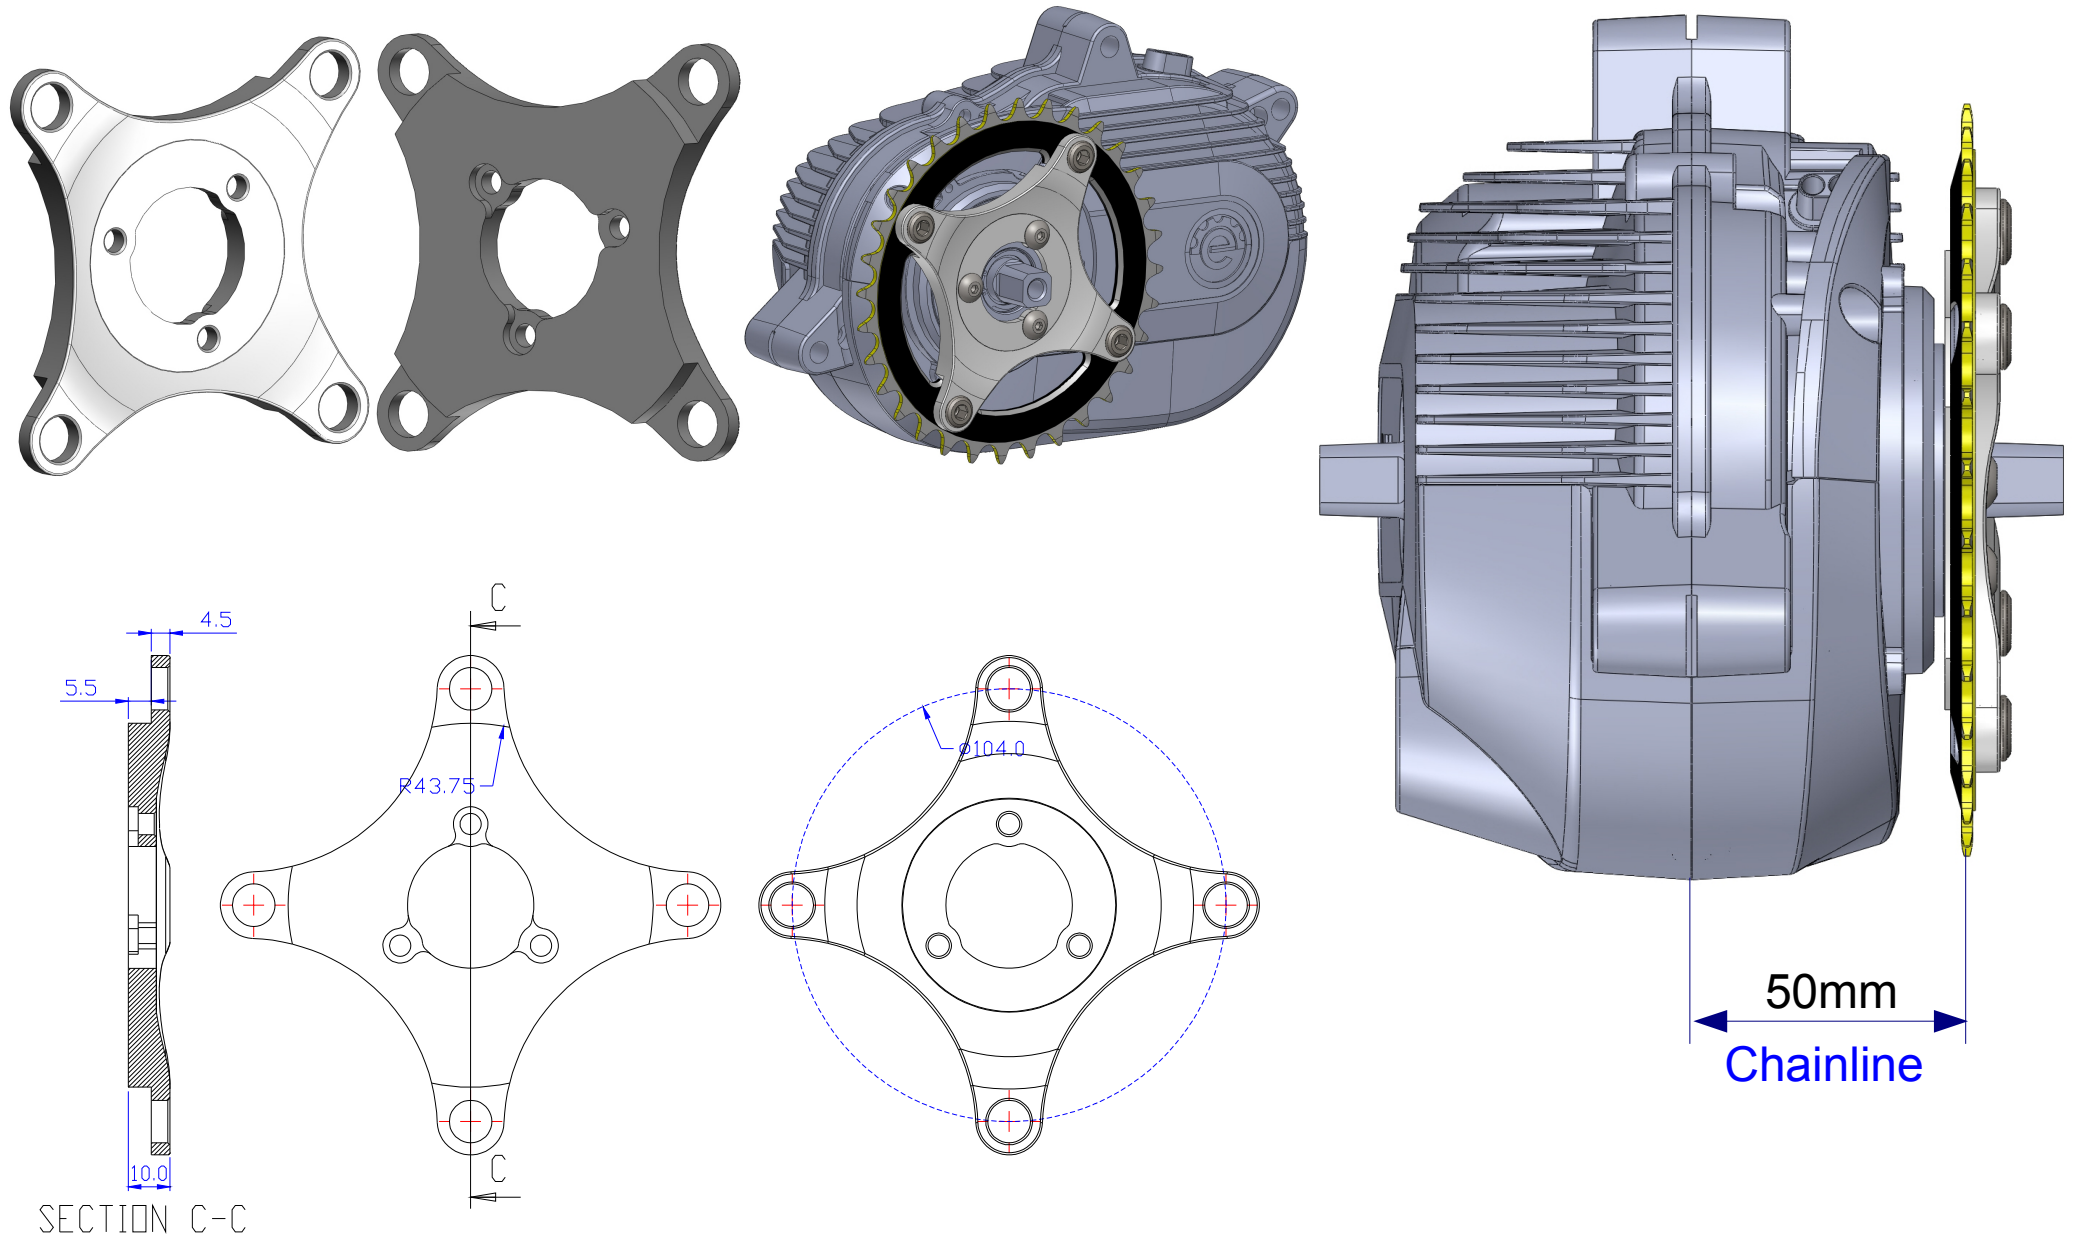

Single Chainwheel with Spider 5.5T (6.0 style)

2015/8/28

Gates Carbon Drive CenterTrack 46T with 7.5T Spider (6.0 style)

2015/8/28

PCD/104mm

SECTION C-C

50.4mm
Belt line

Triple Chainwheel with Spider-Standard (6.0 style)

2015/08/28

P.C.D 104/64mm

SECTION C-C

Single Chainwheel Design-32T (6.0 style)

2016/04/12

Single Chainwheel Design-38T (6.0 style)

2016/04/12