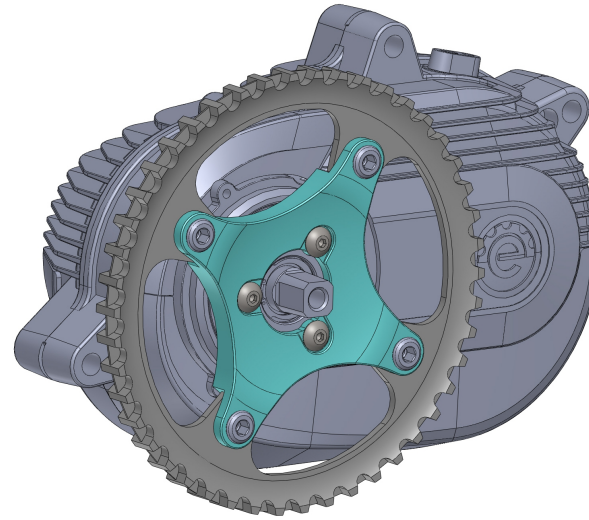

Single Chainwheel with Spider 5.5T (6.0 style)

2015/8/28

Gates Carbon Drive CenterTrack 46T with 7.5T Spider (6.0 style)

2015/8/28

PCD/104mm

SECTION C-C

50.4mm
Belt line

Triple Chainwheel with Spider-Standard (6.0 style)

2015/08/28

P.C.D 104/64mm

SECTION C-C

Single Chainwheel Design-32T (6.0 style)

2016/04/12

Single Chainwheel Design-38T (6.0 style)

2016/04/12