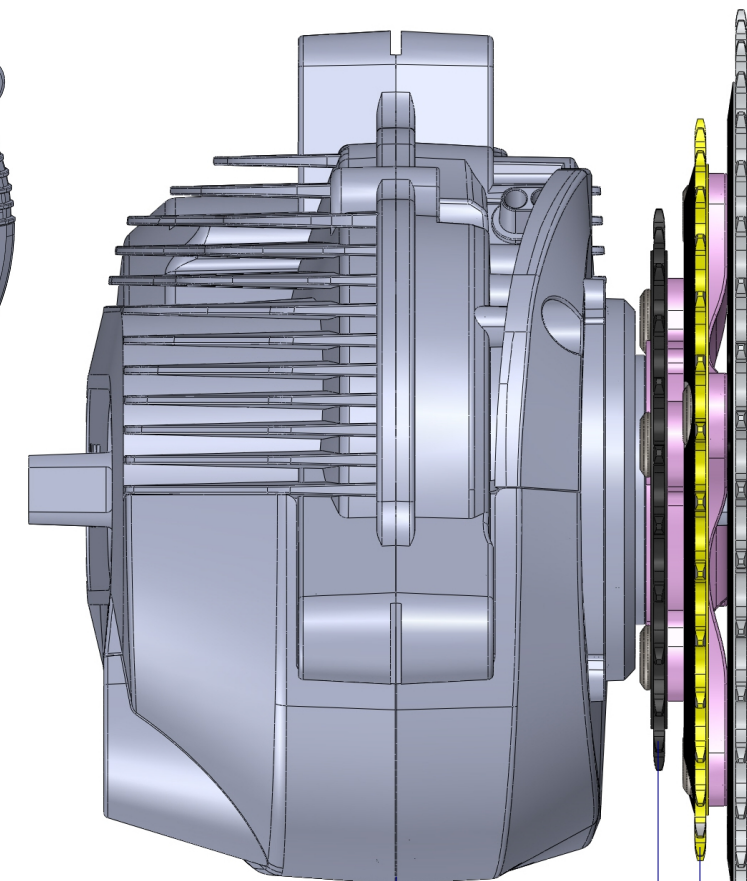

Single Chainwheel with Spider 5.5T (6.0 style)

2015/8/28

Gates Carbon Drive CenterTrack 46T with 7.5T Spider (6.0 style)

2015/8/28

PCD/104mm

SECTION C-C

50.4mm
Belt line

Triple Chainwheel with Spider-Standard (6.0 style)

2015/08/28

P.C.D 104/64mm

SECTION C-C

Single Chainwheel Design-32T (6.0 style)

2016/04/12

Single Chainwheel Design-38T (6.0 style)

2016/04/12