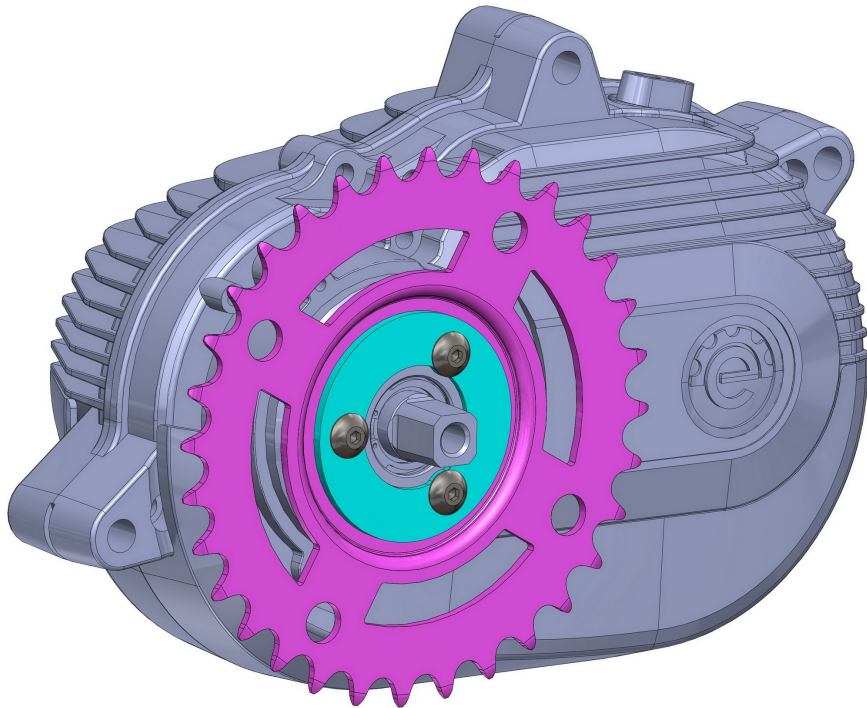

Single Chainwheel with Spider 5.5T (6.0 style)

2015/8/28

Gates Carbon Drive CenterTrack 46T with 7.5T Spider (6.0 style)

2015/8/28

PCD/104mm

SECTION C-C

50.4mm
Belt line

Triple Chainwheel with Spider-Standard (6.0 style)

2015/08/28

P.C.D 104/64mm

SECTION C-C

Single Chainwheel Design-32T (6.0 style)

2016/04/12

Single Chainwheel Design-38T (6.0 style)

2016/04/12