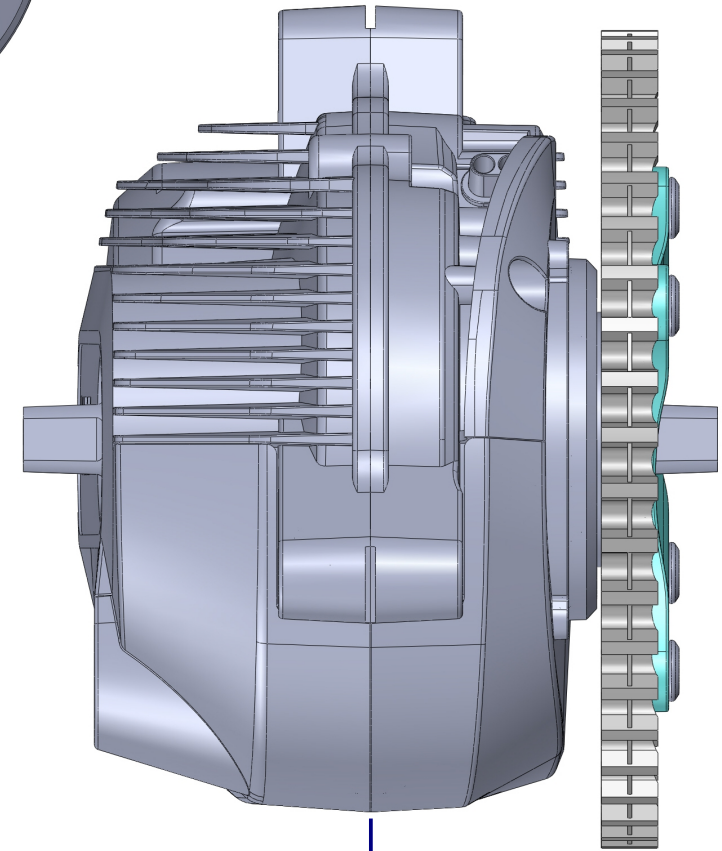

Single Chainwheel with Spider 5.5T (6.0 style)

2015/8/28

Gates Carbon Drive CenterTrack 46T with 7.5T Spider (6.0 style)

2015/8/28

PCD/104mm

SECTION C-C

50.4mm
Belt line

Triple Chainwheel with Spider-Standard (6.0 style)

2015/08/28

P.C.D 104/64mm

SECTION C-C

Single Chainwheel Design-32T (6.0 style)

2016/04/12

Single Chainwheel Design-38T (6.0 style)

2016/04/12