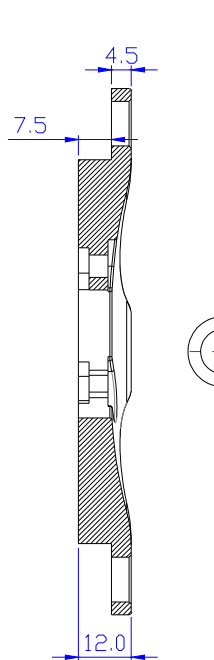

Single Chainwheel with Spider 5.5T (6.0 style)

2015/8/28

Gates Carbon Drive CenterTrack 46T with 7.5T Spider (6.0 style)

2015/8/28

PCD/104mm

SECTION C-C

50.4mm
Belt line

Triple Chainwheel with Spider-Standard (6.0 style)

2015/08/28

P.C.D 104/64mm

SECTION C-C

Single Chainwheel Design-32T (6.0 style)

2016/04/12

Single Chainwheel Design-38T (6.0 style)

2016/04/12