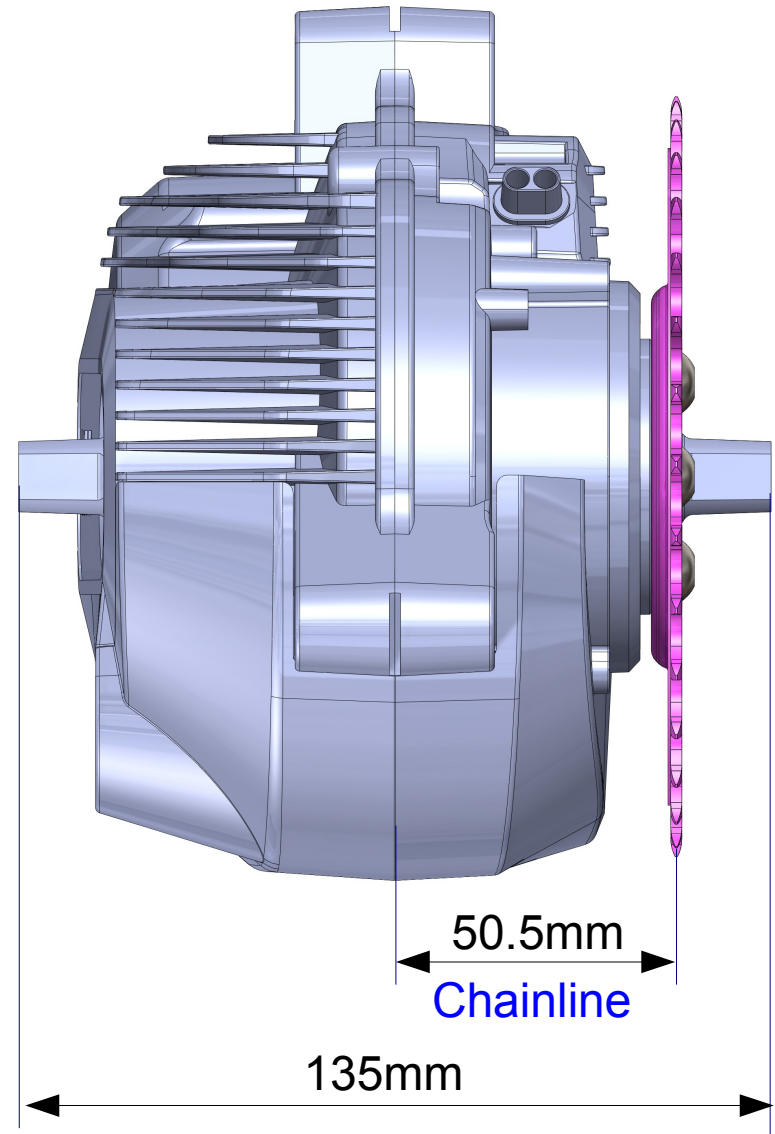

Single Chainwheel with Spider 5.5T (6.0 style)

2015/8/28

Gates Carbon Drive CenterTrack 46T with 7.5T Spider (6.0 style)

2015/8/28

PCD/104mm

SECTION C-C

50.4mm
Belt line

Triple Chainwheel with Spider-Standard (6.0 style)

2015/08/28

P.C.D 104/64mm

SECTION C-C

Single Chainwheel Design-32T (6.0 style)

2016/04/12

Single Chainwheel Design-38T (6.0 style)

2016/04/12