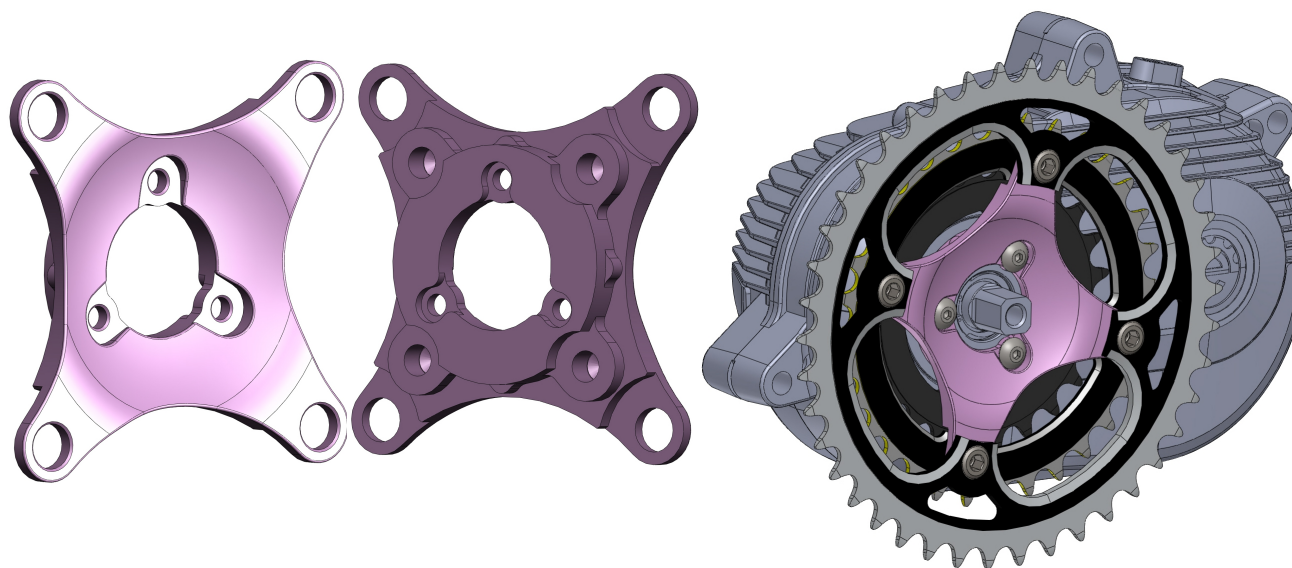

Single Chainwheel with Spider 5.5T (6.0 style)

2015/8/28

Gates Carbon Drive CenterTrack 46T with 7.5T Spider (6.0 style)

2015/8/28

PCD/104mm

SECTION C-C

50.4mm
Belt line

Triple Chainwheel with Spider-Standard (6.0 style)

2015/08/28

P.C.D 104/64mm

SECTION C-C

Single Chainwheel Design-32T (6.0 style)

2016/04/12

Single Chainwheel Design-38T (6.0 style)

2016/04/12